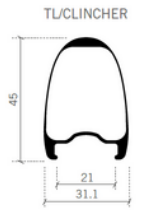

VISION

METRON 45 SL
METRON 60 SL
SILVER EDITION

METRON 45 SL SILVER EDITION

FULL CARBON 45 mm
DEPTH CLINCHER RIM

P.R.S. HUB

21mm INNER CHANNEL

METRON 60 SL SILVER EDITION

FULL CARBON 60 mm
DEPTH CLINCHER RIM

P.R.S. HUB

21mm INNER CHANNEL

PRICES

• METRON 60 SL SILVER EDITION

CODE	SIZE	PUBLIC PRICE (SUGGESTED)
710-0152231037	VISION WH Set METRON60 SL Silver Edition DB-CL CH-TL SH B5	2.249,00 €
710-0152236037	VISION WH Set METRON60 SL Silver Edition DB-CL CH-TL XDR B5	2.249,00 €