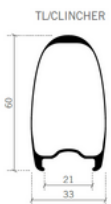

VISION

METRON 45 SL
METRON 60 SL
SILVER EDITION

METRON 45 SL SILVER EDITION

FULL CARBON 45 mm
DEPTH CLINCHER RIM

P.R.S. HUB

21mm INNER CHANNEL

METRON 60 SL SILVER EDITION

FULL CARBON 60 mm
DEPTH CLINCHER RIM

P.R.S. HUB

21mm INNER CHANNEL

PRICES

• METRON 60 SL SILVER EDITION

CODE	SIZE	PUBLIC PRICE (SUGGESTED)
710-0152231037	VISION WH Set METRON60 SL Silver Edition DB-CL CH-TL SH B5	2.249,00 €
710-0152236037	VISION WH Set METRON60 SL Silver Edition DB-CL CH-TL XDR B5	2.249,00 €