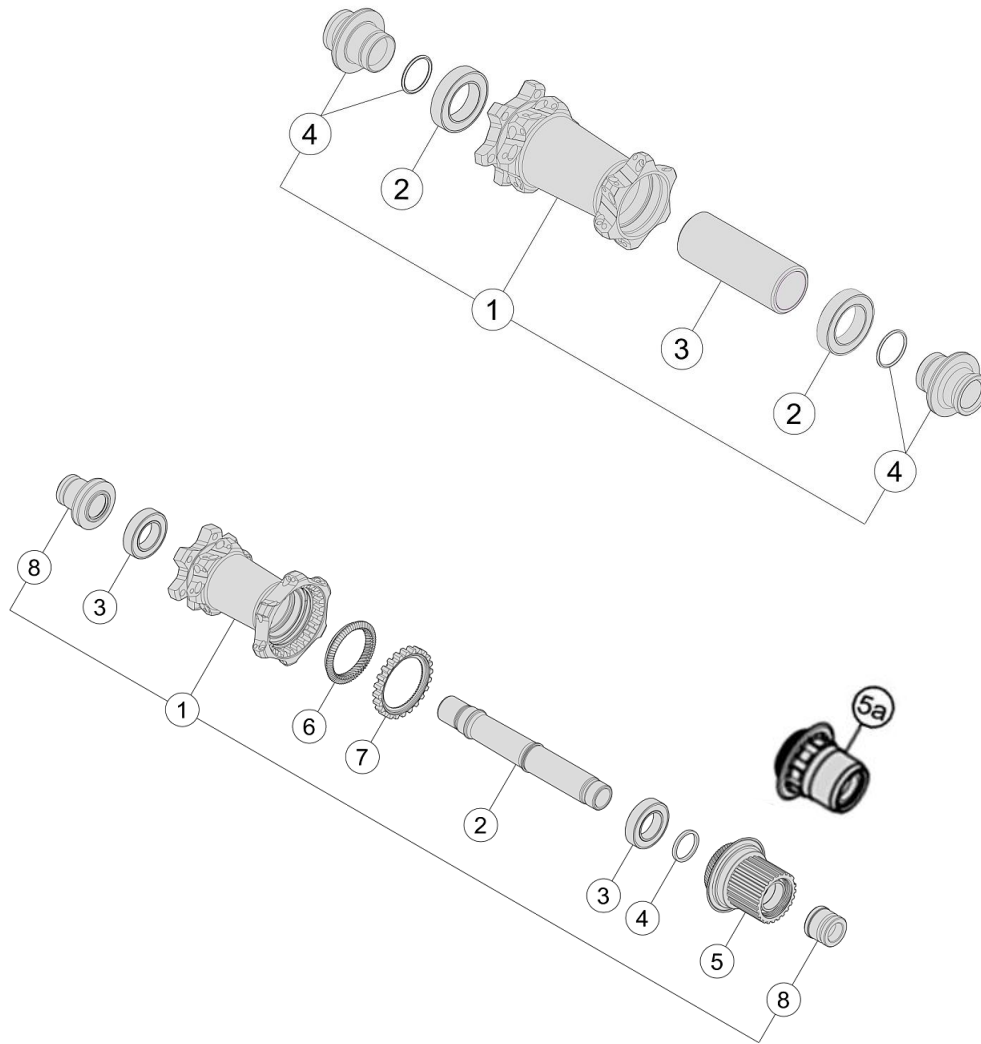

Weather-proofed sealings allow range of use from -10 to 60°C riding environment : 1:1 lacing pattern only 24x24H

Front Hub

Item No.	FSA Code No.	Description	Notes
1	75201031002751	U1180 Power Ratchet System Front Hub Assembly	★6-Bolt with TA15 end cap
2	752-1139000000	MR271 Steel Bearings	
3	752-0934000000	MW455 Front Hub Spacer	
4	752-0931000750	EL407 Front Hub End Caps	★6-Bolt with TA15 end cap

Rear Hub

Item No.	FSA Code No.	Description	Notes
1	75201033002752	U2180 Power Ratchet System Rear Hub Assembly	X12 axle compatible , 6-Bolt Micro spline 12S
2	752-1140000010	ME453 Axle for Rear Hub Assembly	
3	752-1103000000	MR258 Steel Bearings	6903
4	752-1073000000	MW100 Press fit Hub Spacer	
5	752-1028000052	EL433 Freehub Assembly–Include Bearing	X12 axle compatible , 6-Bolt Micro spline 12S
6	752-1137000AK0	MW786 Helical Clutch Ratchet Inner Ring	
7	752-1136000AK0	MW785 Helical Clutch Ratchet Outer Ring	
8	752-1141000010	EL469 Rear Hub End Cap Kit	MW749 (DS) + MW799 (NDS)+MS301
9	752-0072000010	MW322 11 Speed Cassette Spacer	Shimano N10/11

★Optional Part

Item No.	FSA Code No.	Description	Notes
1a	75201158002050	U5180 Power Ratchet System Rear Hub Assembly	X12 axle compatible , 6-Bolt SRAM XDR
1b	75201033002753	U2225 Power Ratchet System Rear Hub Assembly	X12 axle compatible , 6-Bolt HG 12S
5a	752-1133000050	EL467 Freehub Assembly –Include Bearing	X12 axle compatible , 6-Bolt SRAM XDR
5b	752-1153000050	EL471 Freehub Assembly–Include Bearing	X12 axle compatible , 6-Bolt HG 12S